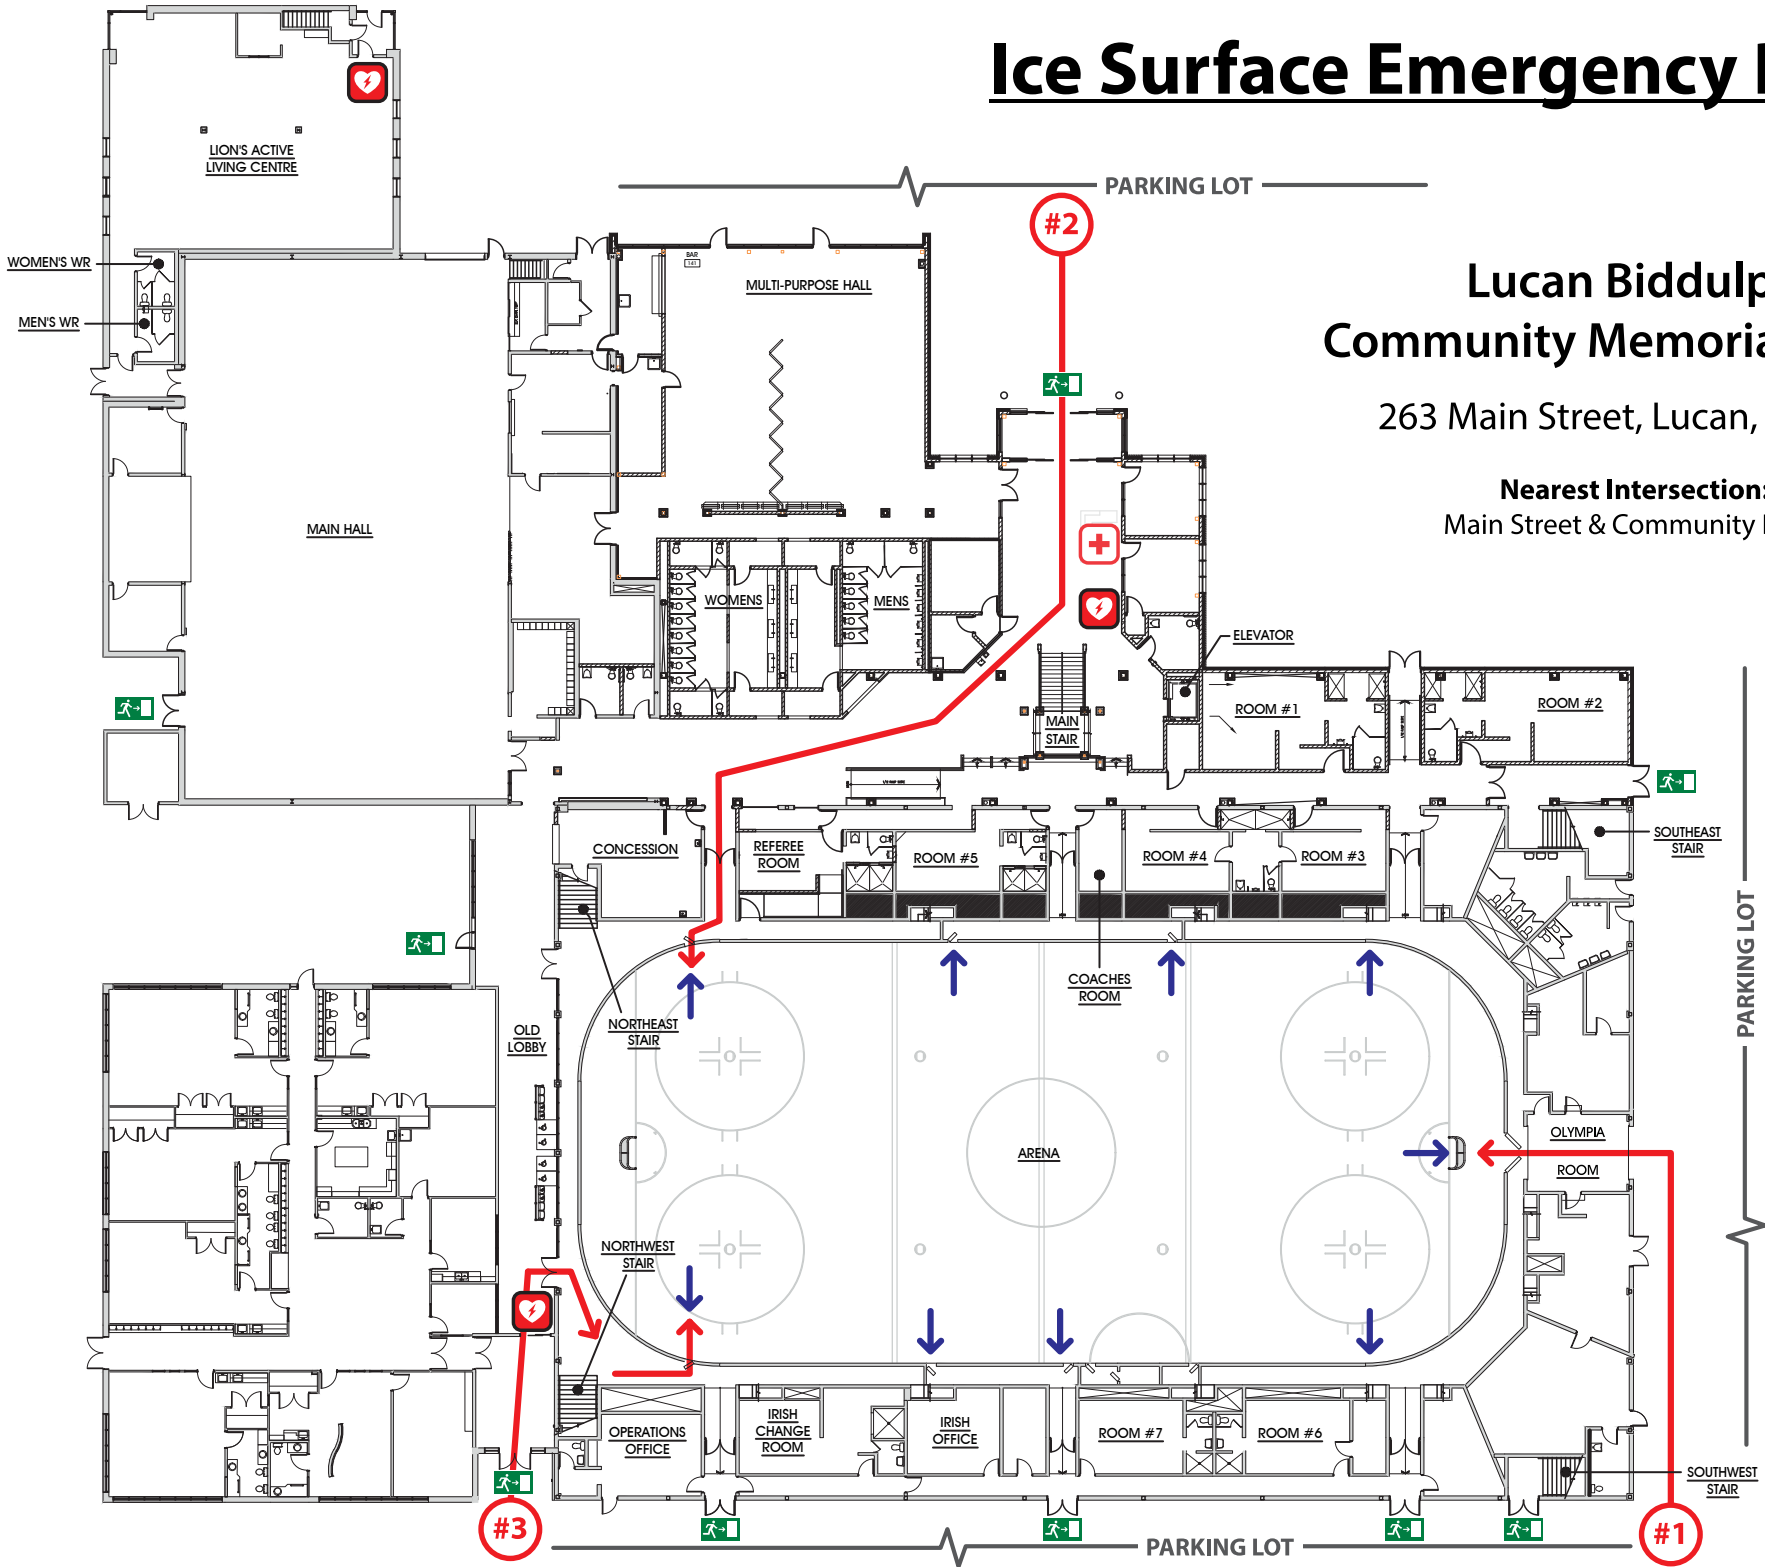

Ice Surface Emergency Plan

Lucan Biddulph Community Memorial Centre

263 Main Street, Lucan, Ontario

Nearest Intersection:
Main Street & Community Drive

LEGEND

-  AED
-  Emergency Route to Ice
-  FIRST AID
-  EXIT
-  Exit from Ice